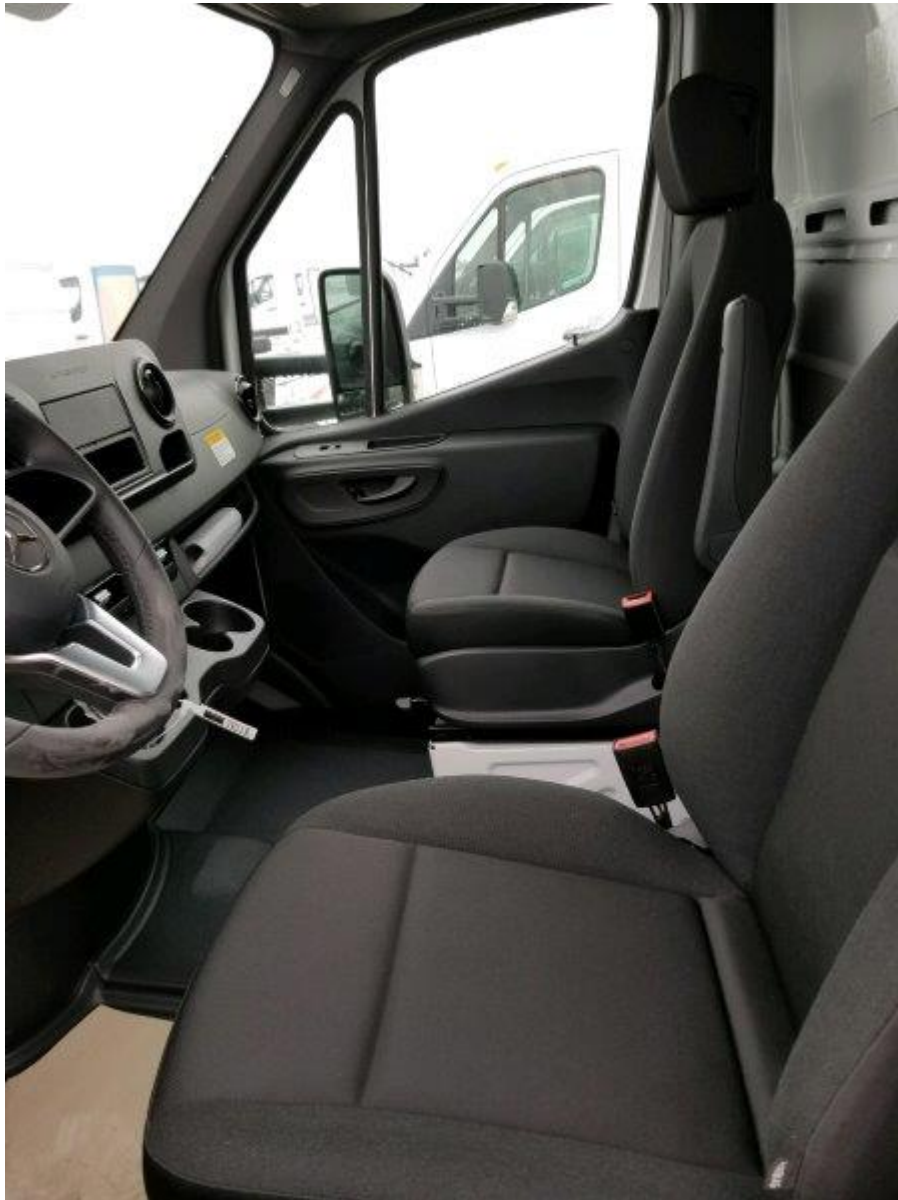

Mercedes-Benz 519 CDI Chassis with cab - wb 4325 mm - 5,0 t

Mercedes-Benz 519 CDI Chassis with cab - wb 4325 mm - 5,0 t

Mercedes-Benz 519 CDI Chassis with cab - wb 4325 mm - 5,0 t

Mercedes-Benz 519 CDI Chassis with cab - wb 4325 mm - 5,0 t